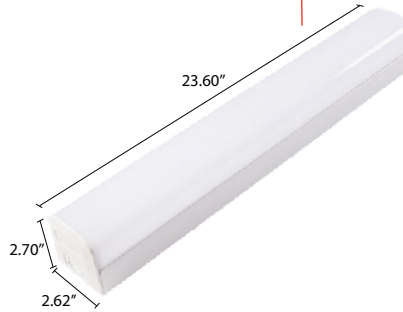

- 3.7ft Fixture: 120-277VAC / 120-347VAC Input
- 2ft Fixture: 120VAC Input
- Tunable White by Toggle Switch
- Fully Covers Junction Box with Included Plates
- Robust Aluminium Casing
- Knockouts on Both Sides and Back
- Suitable for Chain-Mounting in a Row
- Color Rendering Index: >80
- Operating Temperature: -25°C to 40°C

AVAILABILITY

2FT / 3.7FT
TUNABLE WHITE
120VAC / 120-347VAC

*This icon indicates a STOCK item: Look for this Same Day Shipping icon below in 'Ordering Information' for products that ship out on the same day (orders must be placed before 3pm EST)

Full ies File Available on Request

TOGGLE SWITCH CCT VARIABLE

2ft Tunable White LED Linear Strip Light
LS24-20W-VAR-V1-120V
Input: 120VAC

3.7ft Tunable White LED Linear Strip Light
LS48-35W-VAR-V1-120V
Input: 120-277VAC
LS48-35W-VAR-V1
Input: 120-347VAC

TOGGLE SWITCH CCT VARIABLE

SIDE VIEW

OPEN VIEW

INCLUDED PLATE ACCESSORY

2 INCLUDED IN EVERY BOX

SLIDE INTO SLOTS TO FULLY COVER CONVENTIONAL JUNCTION BOX

FRONT VIEW

Date: