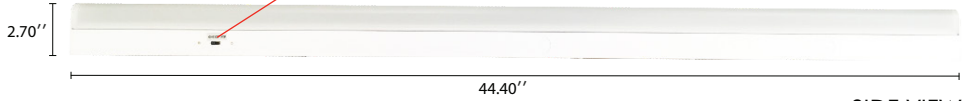

Full ies File Available on Request

TOGGLE SWITCH CCT VARIABLE

2ft Tunable White LED Linear Strip Light
LS24-20W-VAR-V1-120V
Input: 120VAC

3.7ft Tunable White LED Linear Strip Light
LS48-35W-VAR-V1-120V
Input: 120-277VAC
LS48-35W-VAR-V1
Input: 120-347VAC

TOGGLE SWITCH CCT VARIABLE

SIDE VIEW

OPEN VIEW

INCLUDED PLATE ACCESSORY

2 INCLUDED IN EVERY BOX

SLIDE INTO SLOTS TO FULLY COVER CONVENTIONAL JUNCTION BOX

FRONT VIEW

Date: