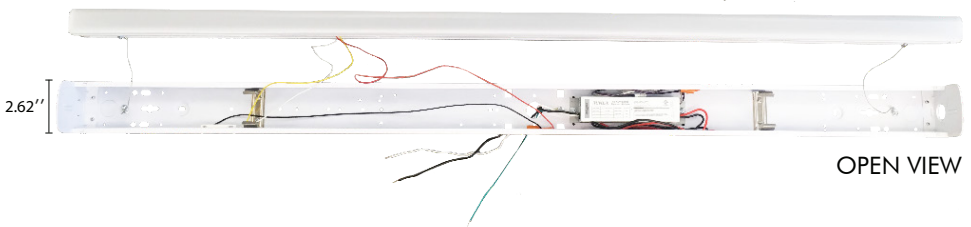

- 3.7ft Fixture: 120-277VAC / 120-347VAC Input
- 2ft Fixture: 120VAC Input
- Tunable White by Toggle Switch
- Fully Covers Junction Box with Included Plates
- Robust Aluminium Casing
- Knockouts on Both Sides and Back
- Suitable for Chain-Mounting in a Row
- Color Rendering Index: >80
- Operating Temperature: -25°C to 40°C

AVAILABILITY

2FT / 3.7FT
TUNABLE WHITE
120VAC / 120-347VAC

*This icon indicates a STOCK item: Look for this Same Day Shipping icon below in 'Ordering Information' for products that ship out on the same day (orders must be placed before 3pm EST)

Full ies File Available on Request

TOGGLE SWITCH CCT VARIABLE

2ft Tunable White LED Linear Strip Light
LS24-20W-VAR-V1-120V
Input: 120VAC

3.7ft Tunable White LED Linear Strip Light
LS48-35W-VAR-V1-120V
Input: 120-277VAC
LS48-35W-VAR-V1
Input: 120-347VAC

TOGGLE SWITCH CCT VARIABLE

SIDE VIEW

OPEN VIEW

INCLUDED PLATE ACCESSORY

2 INCLUDED IN EVERY BOX

SLIDE INTO SLOTS TO FULLY COVER CONVENTIONAL JUNCTION BOX

FRONT VIEW

Date: