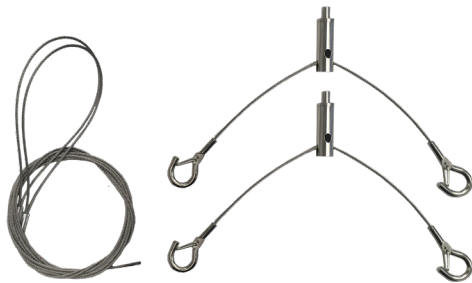

Full ies File Available on Request

TOGGLE SWITCH CCT VARIABLE

2ft Tunable White LED Linear Strip Light
LS24-20W-VAR-V1-120V
Input: 120VAC

3.7ft Tunable White LED Linear Strip Light
LS48-35W-VAR-V1-120V
Input: 120-277VAC
LS48-35W-VAR-V1
Input: 120-347VAC

TOGGLE SWITCH CCT VARIABLE

SIDE VIEW

OPEN VIEW

INCLUDED PLATE ACCESSORY

2 INCLUDED IN EVERY BOX

SLIDE INTO SLOTS TO FULLY COVER CONVENTIONAL JUNCTION BOX

FRONT VIEW

Date:

Project:

Prepared for:

Type:

Comments:

ORDERING INFORMATION

SERIES	LENGTH	POWER (WATTS)	EQUIVALENT TO (WATTS)	LUMENS	COLOR TEMP	INPUT VOLTAGE	CASE PACK QTY	MODEL NO.	ORDERING CODE
LED LINEAR STRIP LIGHT FIXTURE	2FT	20W	2 X 17W T8	2600	VARIABLE 3500K 4000K 5000K	120VAC	6	WRA24L0020W-D3CCTV2	LS24-20W-VAR-V1-120V 
	3.7FT	35W	2 X 32W T8	4550	VARIABLE 3500K 4000K 5000K	120-277VAC	6	WRA48L0035W-D3CCTV2	LS48-35W-VAR-V1-120V 
						120-347VAC	6	WRA48L0035W-D-HV13CCTV2	LS48-35W-VAR-V1 

ACCESSORIES (OPTIONAL)

Suspension Kit
(Linear Strip Light)
LS-AC-S

Connector Kit
(Linear Strip Light)
LS-AC-C

SERIES	DETAILS	COMPATIBLE WITH	MODEL NUMBER
SUSPENSION KIT (LINEAR STRIP LIGHT)	2 POINT SUSPENSION MAX LENGTH: 4FT	LINEAR STRIP LIGHT	LS-AC-S 
CONNECTOR KIT (LINEAR STRIP LIGHT)	CONNECTS 2 3.7FT FIXTURES TO FORM A 7.4FT FIXTURE SOME SIMPLE ASSEMBLY REQUIRED	LINEAR STRIP LIGHT	LS-AC-C 