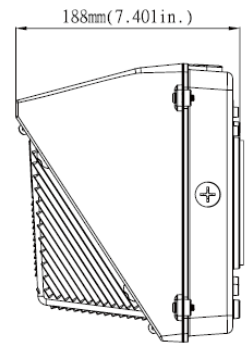

Date: _____ Project: _____
Prepared for: _____ Type: _____
Comments: _____

WALL PACK 2

CLASS I LUMINAIRE | IP66

SPECIFICATIONS

- Class I Luminaire
- IP66 - Suitable for Wet Locations
- Robust Die-Cast Aluminium Casing
- Shatter Resistant Poly-Carbonate Lens
- Colour Rendering Index: >75
- Functioning Temperature: -40°C to 50°C

AVAILABILITY

- 120-277VAC / 347V
- 40W / 60W / 65W / 120W
- 5000K

This is a STOCK item:
Look for our Same Day Shipping icon for all products that ship out on the same day (orders must be placed before 3pm EST)

ORDERING INFORMATION

SERIES	INPUT VOLTAGE	POWER (WATTS)	EQUIVALENT TO (WATTS)	LUMENS	COLOUR	MODEL NUMBER
WALL PACK 2	120-277VAC	40	100	4800	5000K	WP2-40W-50K-V3
		60	250	7200	5000K	WP2-60W-50K-V3
		120	400	14400	5000K	WP2-120W-50K-V3
	347V	65	250	7900	5000K	WP2-65W-50K-V3-347V