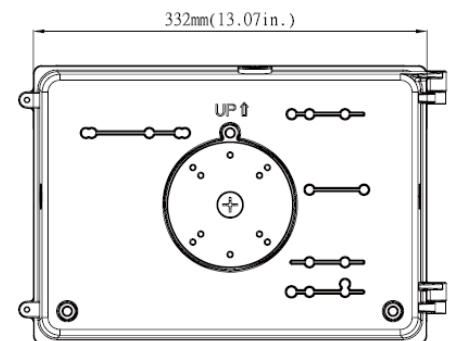

Date: _____ Project: _____
Prepared for: _____ Type: _____
Comments: _____

WALL PACK 2

CLASS I LUMINAIRE | IP66

SPECIFICATIONS

- Class I Luminaire
- IP66 - Suitable for Wet Locations
- Robust Die-Cast Aluminium Casing
- Shatter Resistant Poly-Carbonate Lens
- Colour Rendering Index: >75
- Functioning Temperature: -40°C to 50°C

AVAILABILITY

- 120-277VAC / 347V
- 40W / 60W / 65W / 120W
- 5000K

This is a STOCK item:
Look for our Same Day Shipping icon for all products that ship out on the same day (orders must be placed before 3pm EST)

ORDERING INFORMATION

SERIES	INPUT VOLTAGE	POWER (WATTS)	EQUIVALENT TO (WATTS)	LUMENS	COLOUR	MODEL NUMBER
WALL PACK 2	120-277VAC	40	100	4800	5000K	WP2-40W-50K-V3
		60	250	7200	5000K	WP2-60W-50K-V3
		120	400	14400	5000K	WP2-120W-50K-V3
	347V	65	250	7900	5000K	WP2-65W-50K-V3-347V