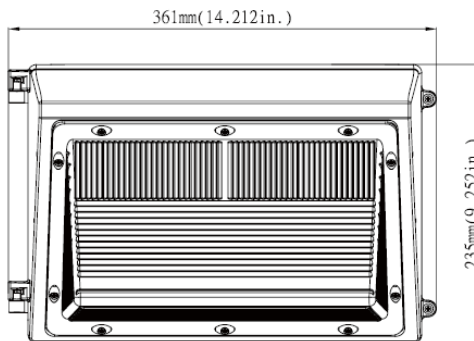

Date: _____ Project: _____
Prepared for: _____ Type: _____
Comments: _____

WALL PACK 2

CLASS I LUMINAIRE | IP66

SPECIFICATIONS

- Class I Luminaire
- IP66 - Suitable for Wet Locations
- Robust Die-Cast Aluminium Casing
- Shatter Resistant Poly-Carbonate Lens
- Colour Rendering Index: >75
- Functioning Temperature: -40°C to 50°C

AVAILABILITY

- 120-277VAC / 347V
- 40W / 60W / 65W / 120W
- 5000K

This is a STOCK item:
Look for our Same Day Shipping icon for all products that ship out on the same day (orders must be placed before 3pm EST)

ORDERING INFORMATION

SERIES	INPUT VOLTAGE	POWER (WATTS)	EQUIVALENT TO (WATTS)	LUMENS	COLOUR	MODEL NUMBER
WALL PACK 2	120-277VAC	40	100	4800	5000K	WP2-40W-50K-V3
		60	250	7200	5000K	WP2-60W-50K-V3
		120	400	14400	5000K	WP2-120W-50K-V3
	347V	65	250	7900	5000K	WP2-65W-50K-V3-347V